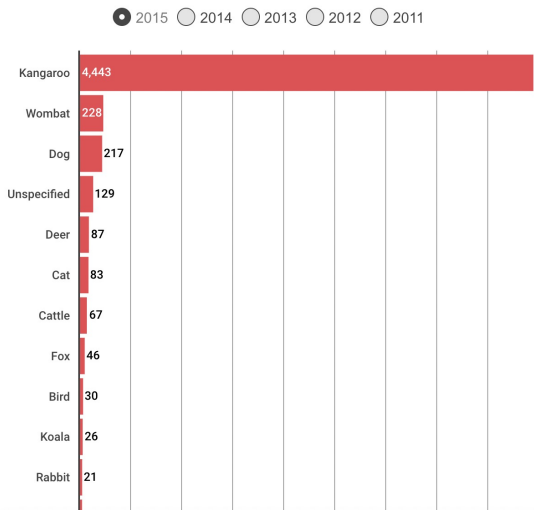

KEY IMAGES: (2-3 key images with annotation)

Animals that cause car insurance claims in Victoria

Annotation and description of image